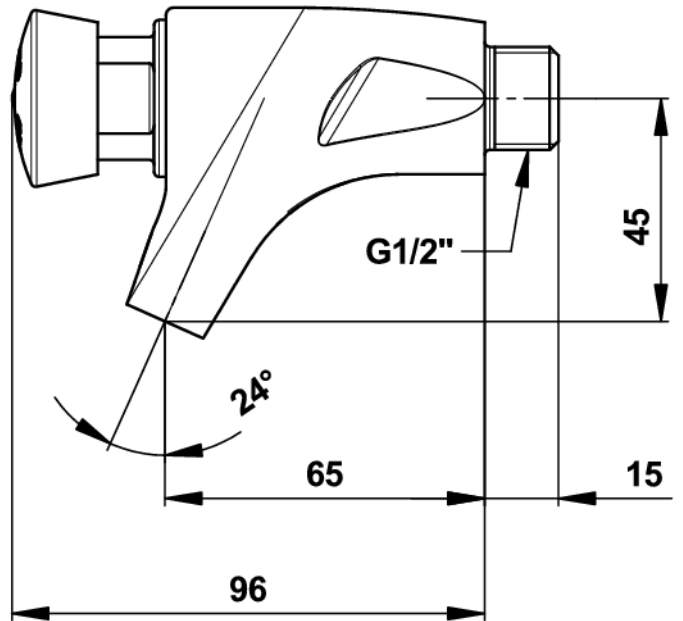

TECHNICAL DATA SHEET

PRESTO®

Range : Single wall-mounted tap

Ref : 63000 - PRESTO 504

> **Working pressure :**

- 1 to 5 bar

> **Flow :**

- 3 l/min at 3 bar - 4-position flow adjustment device
- Anti-water-hammering design

> **Flow time :**

- 15 seconds (± 5 sec.)

> **Hydraulic supply :**

- M G 1/2" (15x21) - Cold water

> **Thermal resistance :**

- Resistant to a temperature of 75°C for 30 minute thermal shock

> **Security :**

- Interchangeable head and non-turnable push-button
- Non-removable, wear-proof coloured marker

> **Delivered with :**

- Instruction manual

> **Standards & approvals :**

- Acoustic class II
- Brass body in accordance with EN 1982, EN 12164, EN 12156
- Molded chrome-plated body in accordance with EN 12540
- 200-hour neutral salt spray resistant (NSS) in accordance with ISO 9227